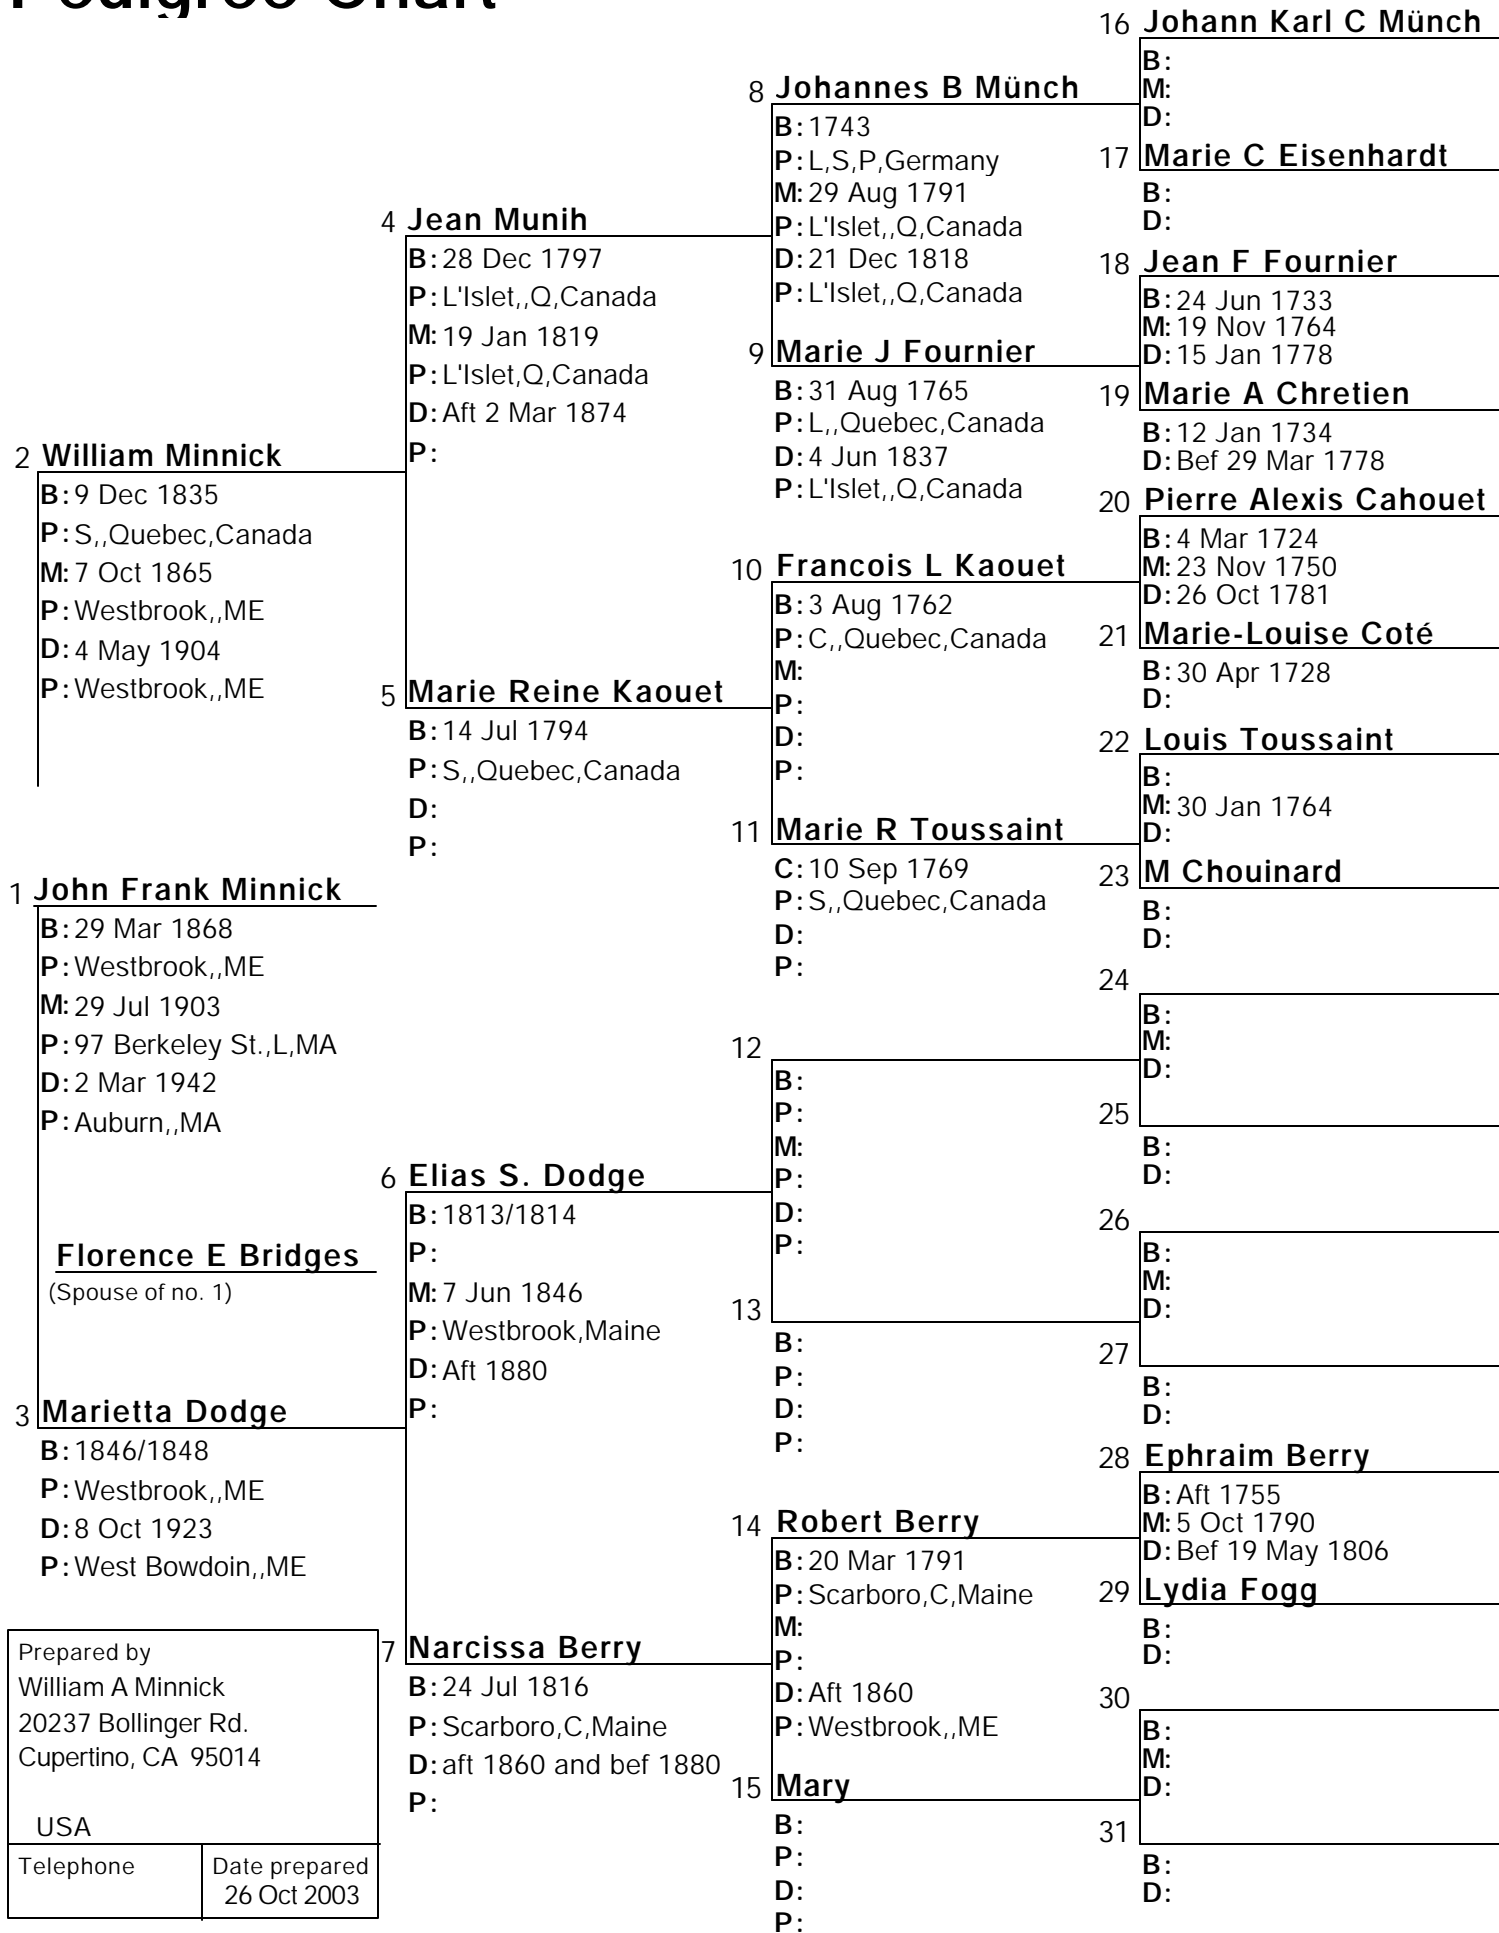

Pedigree Chart

Chart no. 1

<p>Prepared by William A Minnick 20237 Bollinger Rd. Cupertino, CA 95014</p>	
<p>USA</p>	
<p>Telephone</p>	<p>Date prepared 26 Oct 2003</p>